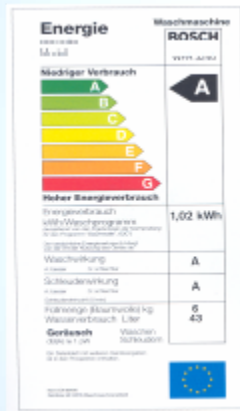

Performance Standard – Energy Label

- IEC60456

- EN60456
„Clothes washing machines for household use.
Methods for measuring the performance”.

- Council Directive 92/75/EEC
- Commission's Directive 95/12/EC

EN60456 – 2nd edition

- IEC / Cenelec
Round Robin Test 2004/2005
„CLS-Ringtest“
- 25 European labs participated
- Final report was published in 2006
- New Reference Machine Wascator CLS approved
- Amendment for EN60456
- Repeatability / Reproducibility